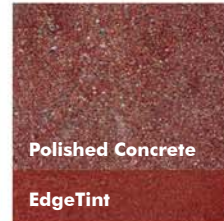

COLOR Chart

Photos courtesy of American Concrete Concepts, Springdale, AR

AUTHORIZED DEALER:

Polished Concrete
EdgeTint
GOLD

Polished Concrete
EdgeTint
RAW SIENNA

Polished Concrete
EdgeTint
CAMEL

Polished Concrete
EdgeTint
SAND

Polished Concrete
EdgeTint
TERRA COTTA

Polished Concrete
EdgeTint
MAHOGANY

Polished Concrete
EdgeTint
SADDLE BROWN

Polished Concrete
EdgeTint
CHOCOLATE BROWN

Polished Concrete
EdgeTint
WALNUT

Polished Concrete
EdgeTint
BURNT SIENNA

Polished Concrete
EdgeTint
CHESTNUT

Polished Concrete
EdgeTint
MAROON

Polished Concrete
EdgeTint
SEPIA

Polished Concrete
EdgeTint
EGGPLANT

Polished Concrete
EdgeTint
PATRIOT BLUE

Polished Concrete
EdgeTint
TURQUOISE

Polished Concrete
EdgeTint
SLATE BLUE

Polished Concrete
EdgeTint
GREEN

Polished Concrete
EdgeTint
PINE GREEN

Polished Concrete
EdgeTint
FOREST GREEN

Polished Concrete
EdgeTint
MIDNIGHT BLACK

Polished Concrete
EdgeTint
BLACK