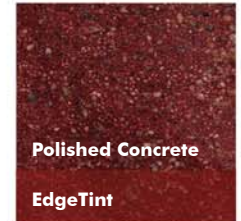

COLOR Chart

Photos courtesy of American Concrete Concepts, Springdale, AR

AUTHORIZED DEALER:

Polished Concrete
EdgeTint
GOLD

Polished Concrete
EdgeTint
RAW SIENNA

Polished Concrete
EdgeTint
CAMEL

Polished Concrete
EdgeTint
SAND

Polished Concrete
EdgeTint
TERRA COTTA

Polished Concrete
EdgeTint
MAHOGANY

Polished Concrete
EdgeTint
SADDLE BROWN

Polished Concrete
EdgeTint
CHOCOLATE BROWN

Polished Concrete
EdgeTint
WALNUT

Polished Concrete
EdgeTint
BURNT SIENNA

Polished Concrete
EdgeTint
CHESTNUT

Polished Concrete
EdgeTint
MAROON

Polished Concrete
EdgeTint
SEPIA

Polished Concrete
EdgeTint
EGGPLANT

Polished Concrete
EdgeTint
PATRIOT BLUE

Polished Concrete
EdgeTint
TURQUOISE

Polished Concrete
EdgeTint
SLATE BLUE

Polished Concrete
EdgeTint
GREEN

Polished Concrete
EdgeTint
PINE GREEN

Polished Concrete
EdgeTint
FOREST GREEN

Polished Concrete
EdgeTint
MIDNIGHT BLACK

Polished Concrete
EdgeTint
BLACK