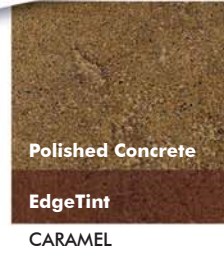

COLOR Chart

Photos courtesy of American Concrete Concepts, Springdale, AR

AUTHORIZED DEALER:

Polished Concrete
EdgeTint
GOLD

Polished Concrete
EdgeTint
RAW SIENNA

Polished Concrete
EdgeTint
CAMEL

Polished Concrete
EdgeTint
SAND

Polished Concrete
EdgeTint
TERRA COTTA

Polished Concrete
EdgeTint
MAHOGANY

Polished Concrete
EdgeTint
SADDLE BROWN

Polished Concrete
EdgeTint
CHOCOLATE BROWN

Polished Concrete
EdgeTint
WALNUT

Polished Concrete
EdgeTint
BURNT SIENNA

Polished Concrete
EdgeTint
SLATE BLUE

Polished Concrete
EdgeTint
GREEN

Polished Concrete
EdgeTint
PINE GREEN

Polished Concrete
EdgeTint
FOREST GREEN

Polished Concrete
EdgeTint
MIDNIGHT BLACK

Polished Concrete
EdgeTint
BLACK

22
Vivid Colors.

These color samples are only a representation of the AmeriPolish Dye colors. Change in concrete slab colors will effect the appearance of the dye. Color results cannot be guaranteed, actual colors may vary.