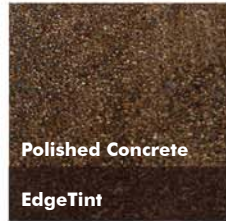

COLOR Chart

Photos courtesy of American Concrete Concepts, Springdale, AR

AUTHORIZED DEALER:

Polished Concrete
EdgeTint
GOLD

Polished Concrete
EdgeTint
RAW SIENNA

Polished Concrete
EdgeTint
CAMEL

Polished Concrete
EdgeTint
SAND

Polished Concrete
EdgeTint
TERRA COTTA

Polished Concrete
EdgeTint
MAHOGANY

Polished Concrete
EdgeTint
SADDLE BROWN

Polished Concrete
EdgeTint
CHOCOLATE BROWN

Polished Concrete
EdgeTint
WALNUT

Polished Concrete
EdgeTint
BURNT SIENNA

Polished Concrete
EdgeTint
CHESTNUT

Polished Concrete
EdgeTint
MAROON

Polished Concrete
EdgeTint
SEPIA

Polished Concrete
EdgeTint
EGGPLANT

Polished Concrete
EdgeTint
PATRIOT BLUE

Polished Concrete
EdgeTint
TURQUOISE

Polished Concrete
EdgeTint
SLATE BLUE

Polished Concrete
EdgeTint
GREEN

Polished Concrete
EdgeTint
PINE GREEN

Polished Concrete
EdgeTint
FOREST GREEN

Polished Concrete
EdgeTint
MIDNIGHT BLACK

Polished Concrete
EdgeTint
BLACK