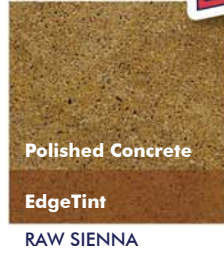

COLOR Chart

Photos courtesy of American Concrete Concepts, Springdale, AR

AUTHORIZED DEALER:

Polished Concrete
EdgeTint
GOLD

Polished Concrete
EdgeTint
RAW SIENNA

Polished Concrete
EdgeTint
CAMEL

Polished Concrete
EdgeTint
SAND

Polished Concrete
EdgeTint
TERRA COTTA

Polished Concrete
EdgeTint
MAHOGANY

Polished Concrete
EdgeTint
SADDLE BROWN

Polished Concrete
EdgeTint
CHOCOLATE BROWN

Polished Concrete
EdgeTint
WALNUT

Polished Concrete
EdgeTint
BURNT SIENNA

Polished Concrete
EdgeTint
CHESTNUT

Polished Concrete
EdgeTint
MAROON

Polished Concrete
EdgeTint
SEPIA

Polished Concrete
EdgeTint
EGGPLANT

Polished Concrete
EdgeTint
PATRIOT BLUE

Polished Concrete
EdgeTint
TURQUOISE

Polished Concrete
EdgeTint
SLATE BLUE

Polished Concrete
EdgeTint
GREEN

Polished Concrete
EdgeTint
PINE GREEN

Polished Concrete
EdgeTint
FOREST GREEN

Polished Concrete
EdgeTint
MIDNIGHT BLACK

Polished Concrete
EdgeTint
BLACK